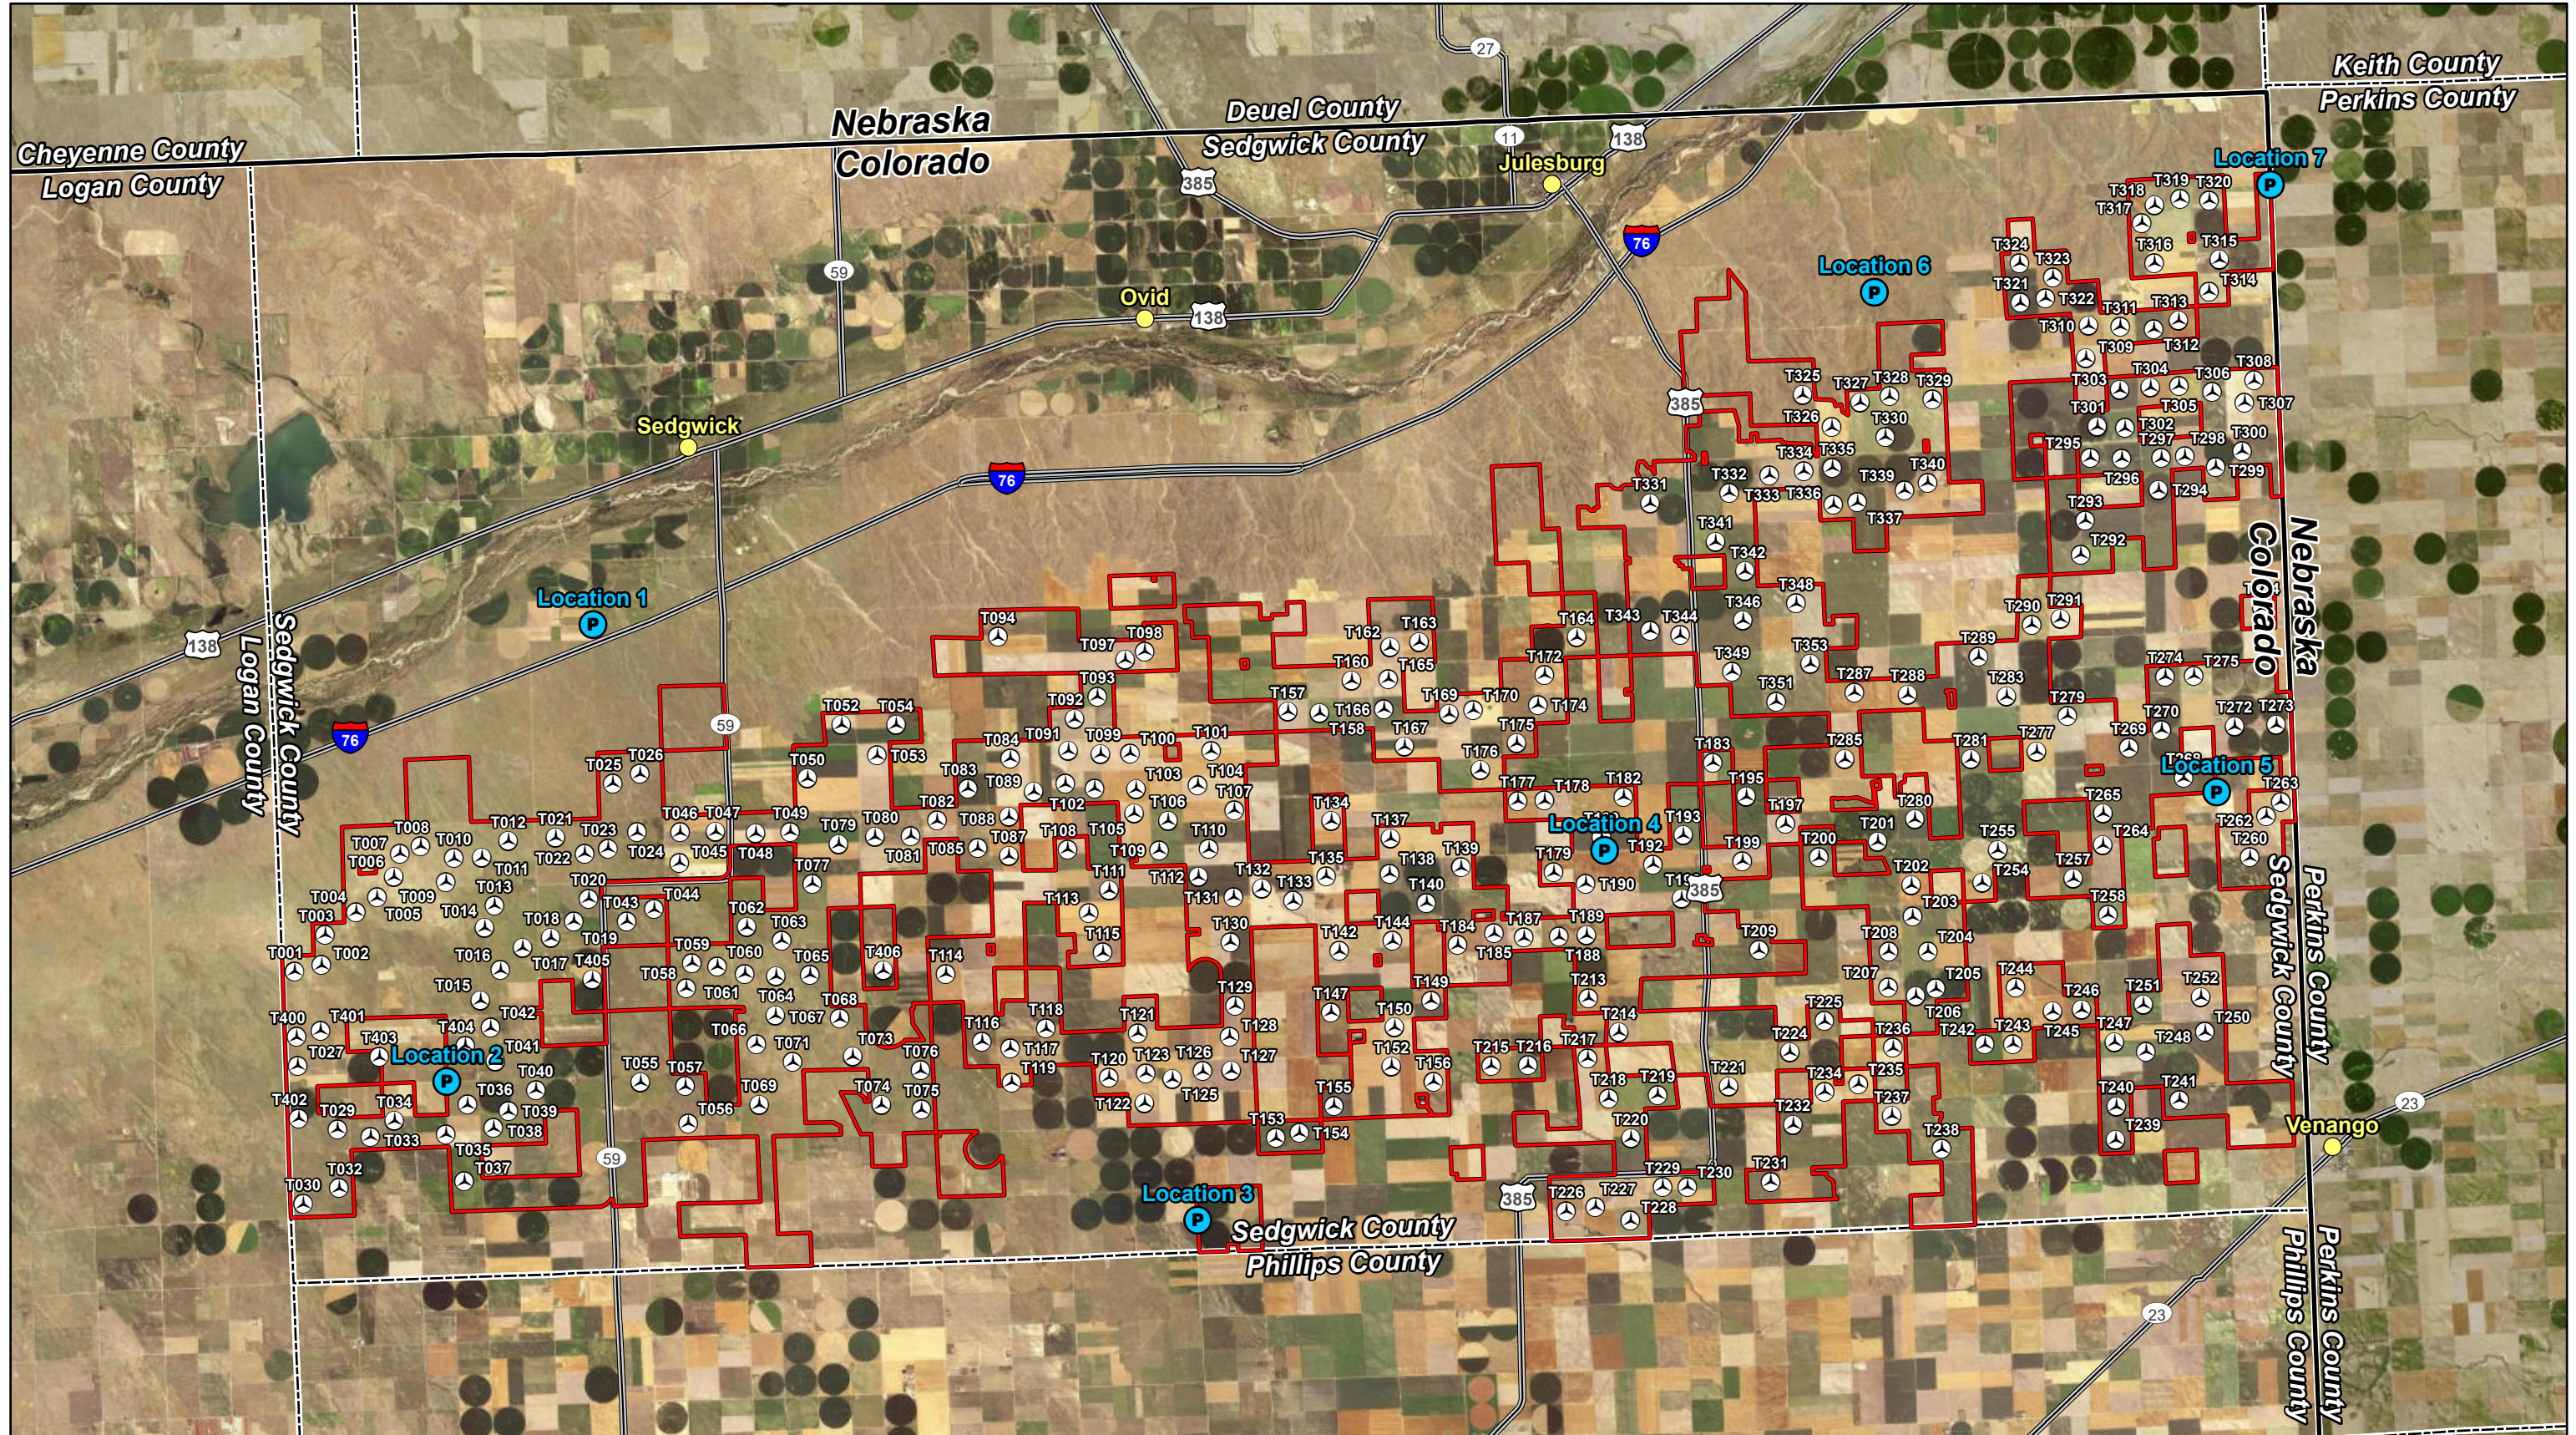

Map Document: N:\0034226_00_GIS_ArcPro\0034226_040_PhotoPointsMaps_230221\0034226_040_PhotoPointsMaps_230221.aprx 5/29/2024 11:07 PM radevito